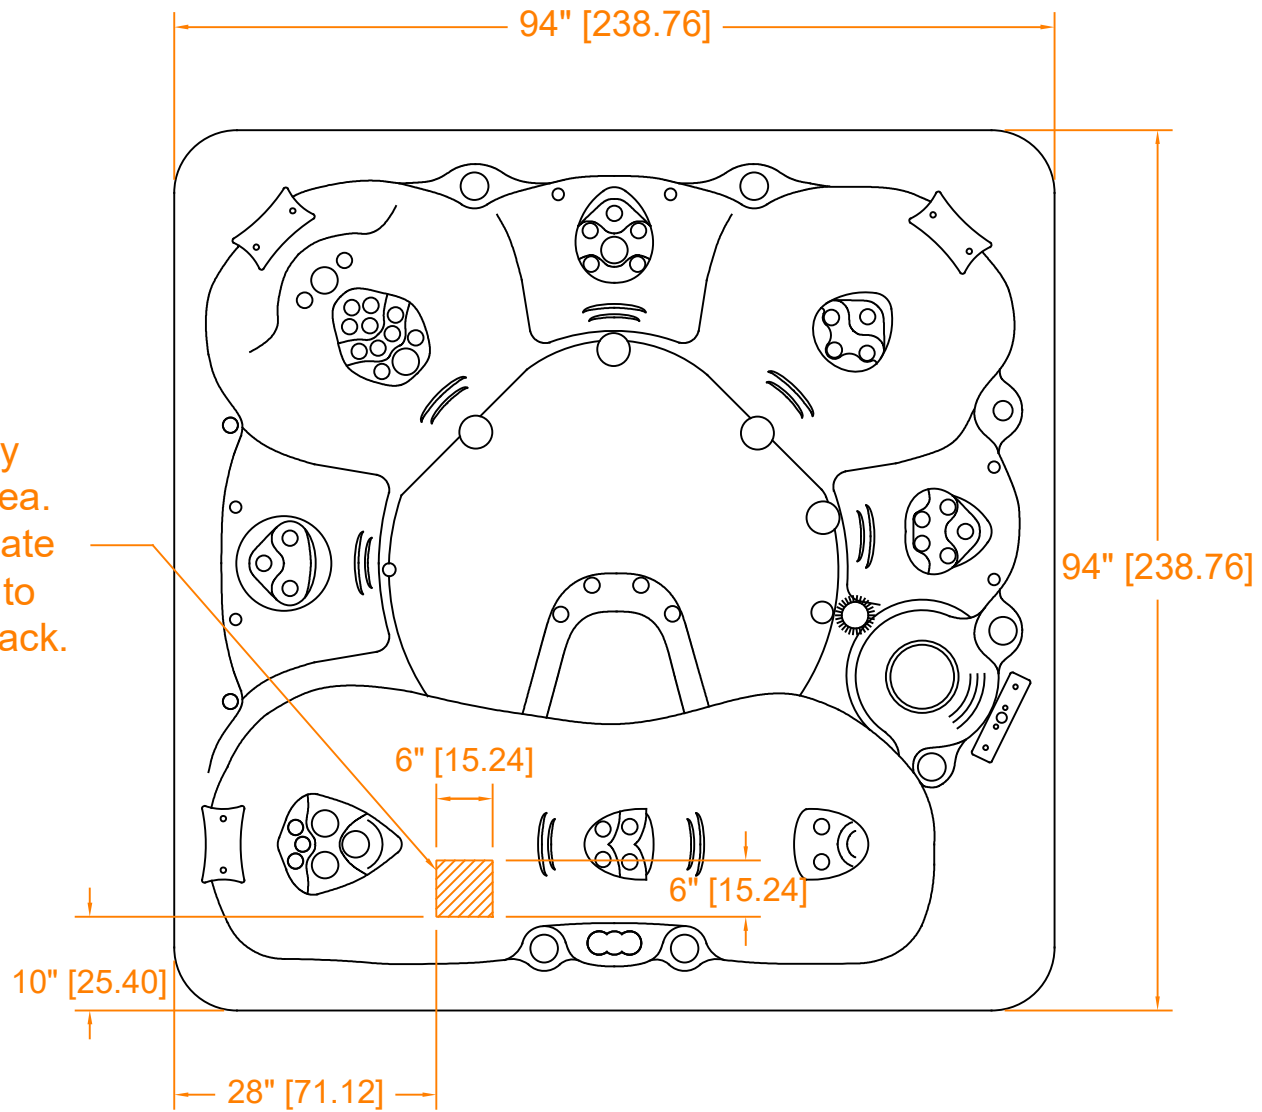

Run electricity through this area. Leave appropriate length of wire to reach the spa pack.

2022 CLS Balance 8 CP

O/A Height 36" (+/- 1/2")

Master Spas		
Model Number	Date	Revision
Balance 8 CP	12/27/21	0
Process	Drawn by	
Electrical Hookup	Easley	